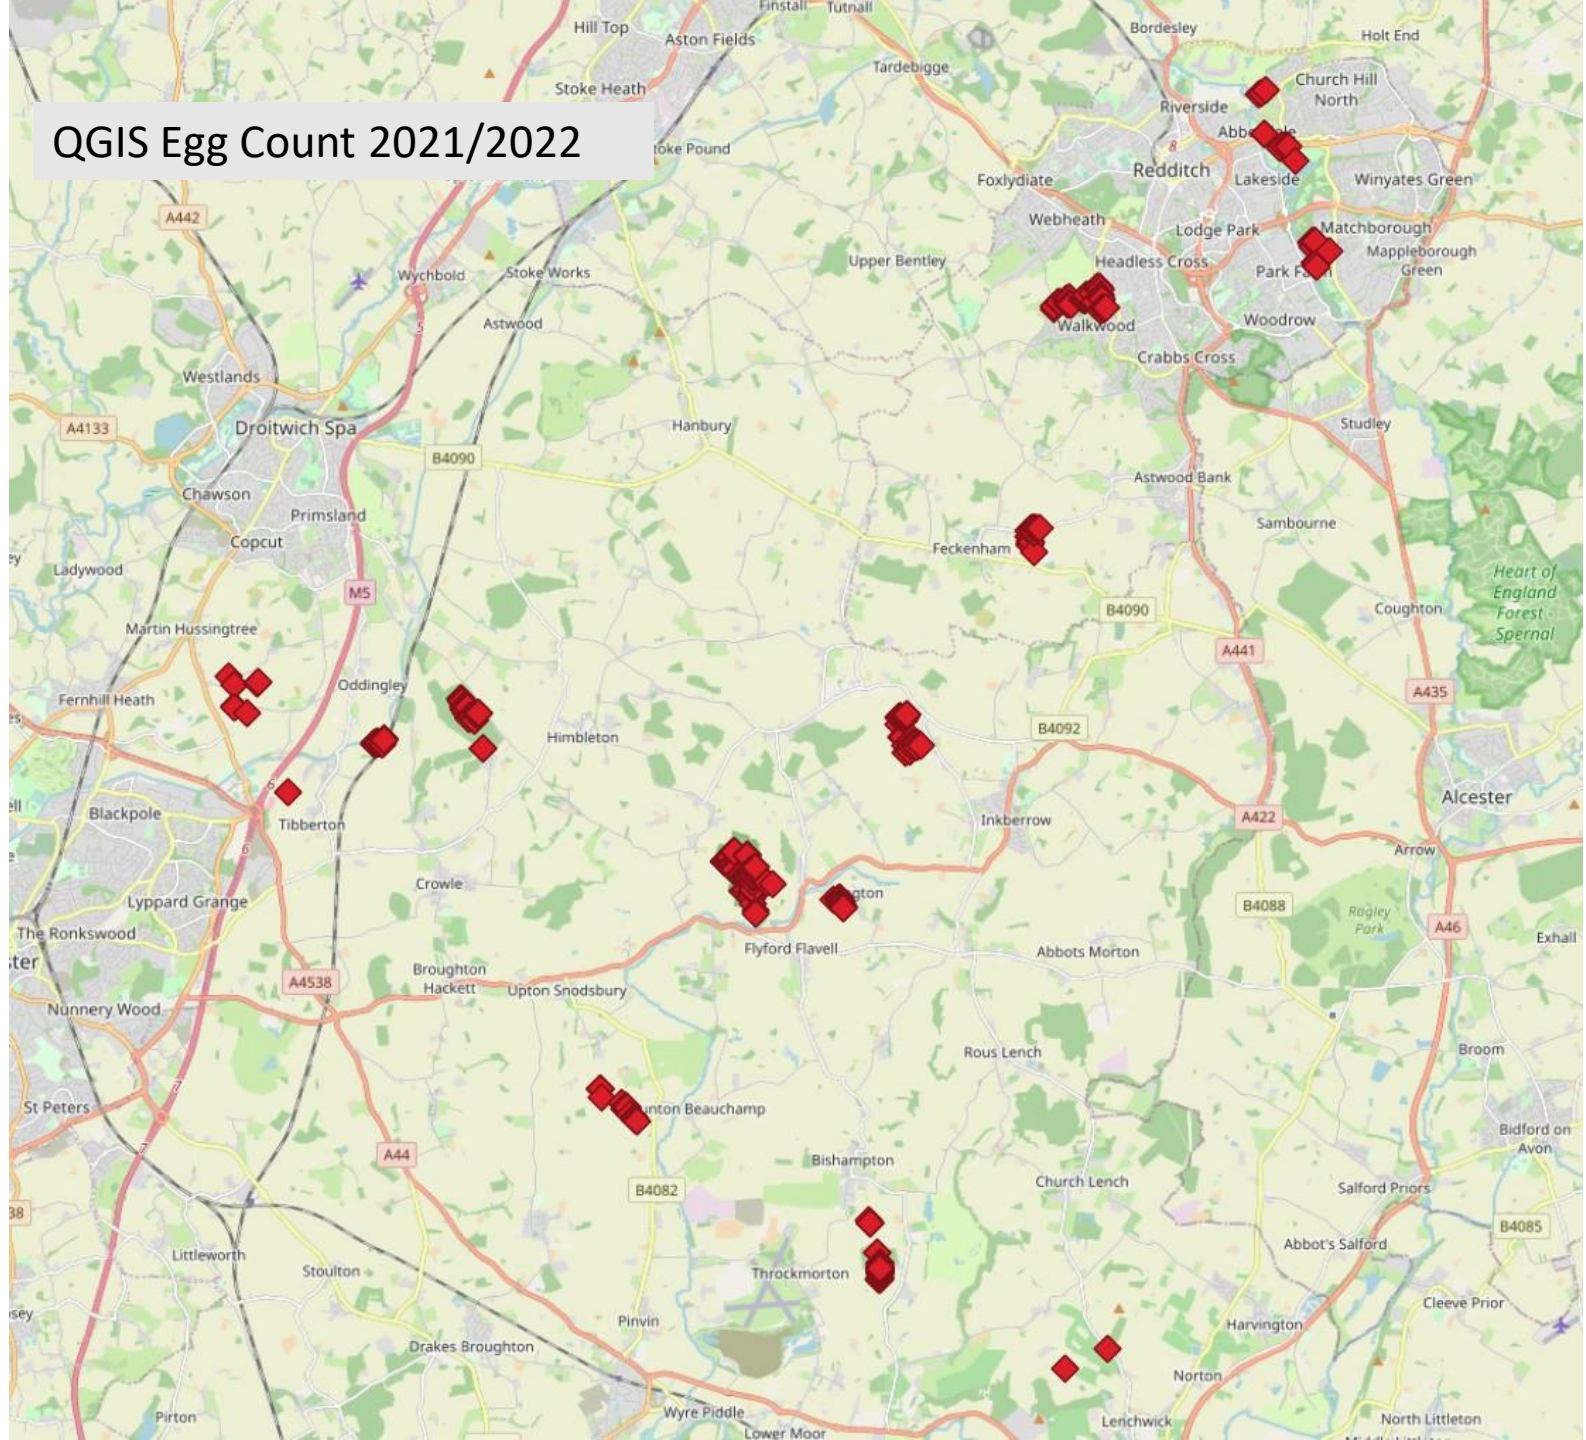

# QGIS Egg Count 2021/2022

# QGIS Egg Count 2021/2022 Grafton and Kington

# QGIS Egg Count 2021/2022 Trench Area

# QGIS Egg Count 2021/2022 Naunton and Bishampton + Sheriffs Lench